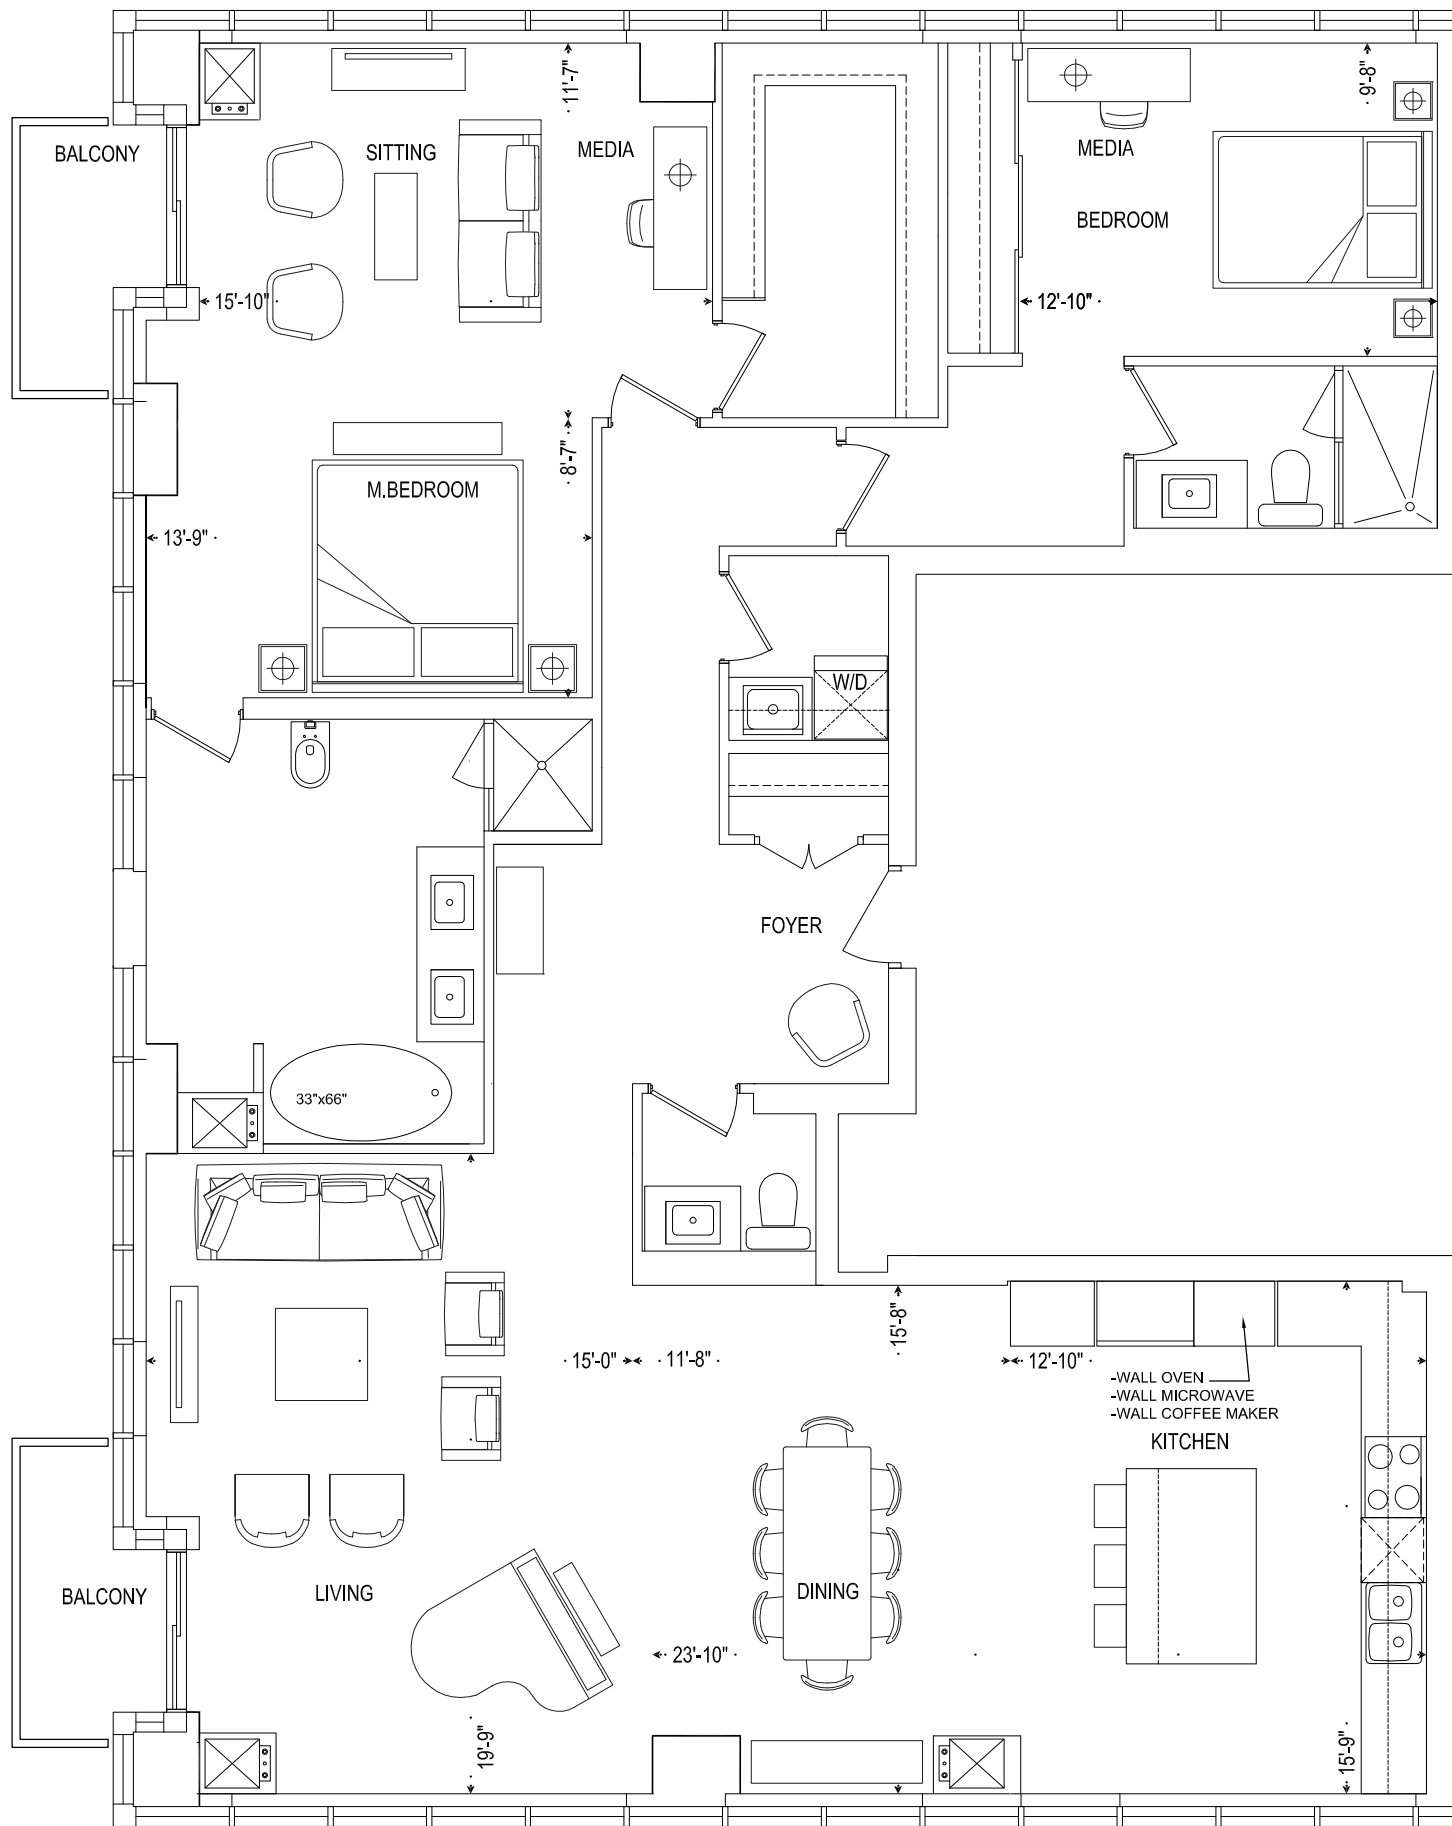

CRYSTALBLU

Condominiums at Bloor

1884

TWO BEDROOM

| | |
|--------------|---------------------|
| INTERIOR | 1884 SQ. FT. |
| BALCONY | 70 SQ. FT. |
| TOTAL | 1954 SQ. FT. |

KEY PLAN